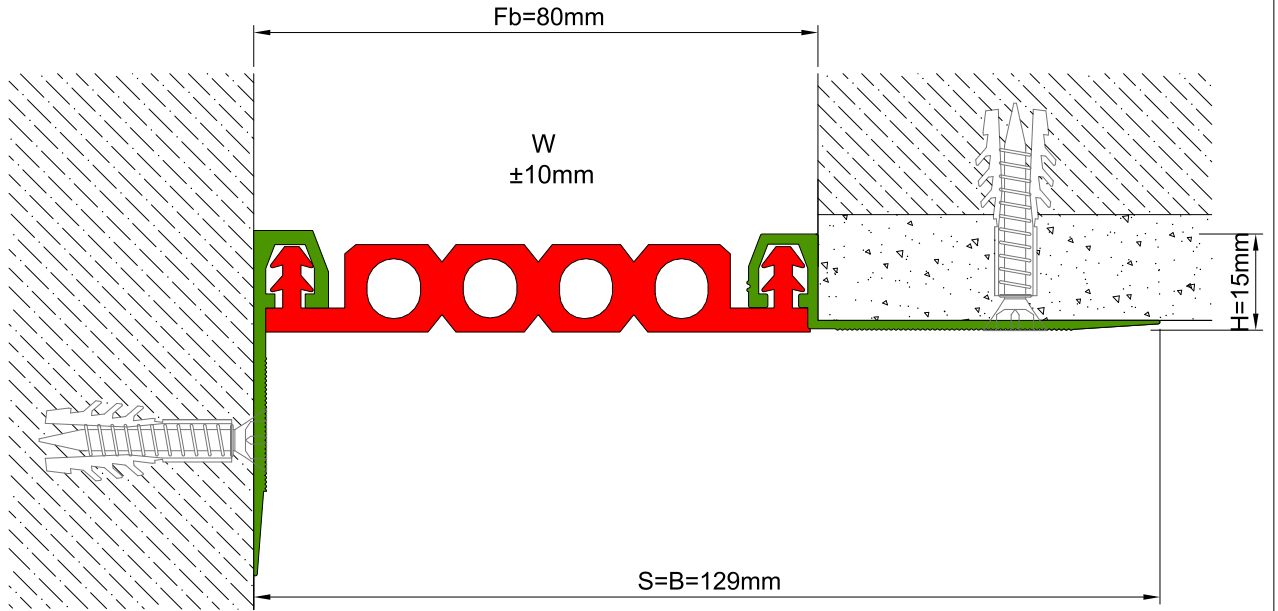

AS U145 surface mounted profile can easily be installed by means of screws to all types of wall & ceiling. Push-down elastomeric gasket can be changed without demounting the profile. Profiles up to 80 mm gap are manufactured with single gasket while the wider ones are with double gaskets joined with a connector profile. For some gaps, profile can be applied with floor type AS U245 as a dual application chamfered edges and pin striped covers give the profile a decorative aspect.

- Application Areas** : Indoor / Wall & Ceiling
- Ideal for** : Shopping Malls, Airports, Residences, Hospitals, Hotels, Commercial & Public Buildings etc
- Material** : Mill Finish Aluminum (Anodizing optional), TPE Gasket
- Aluminum Alloy** : 6063 AA-USA / EN AW 6063
- Optional Supplies** : Fire Barrier, Waterproof EPDM membrane

* Visuals are representative and the profile configuration may differ depending on the characteristics requested.

LOCATION	MODEL	GAP (Fb) mm	HEIGHT (H) MM	OVERALL WIDTH (B) mm	VISIBLE WIDTH (S) mm	MOVEMENT (W) mm	LOAD CAPACITY	STANDARD LENGTH (mt)
Wall to Wall	AS U145-030	30	15	127	127	± 5	N/A	3
	AS U145-050	50	15	147	147	± 7	N/A	3
	AS U145-080	80	15	177	177	± 10	N/A	3
	AS U145-100	105	15	189	189	± 14	N/A	3
	AS U145 L-050	50	15	147	147	+16 / -8	N/A	3
	AS U145 L-080	80	15	177	177	± 20	N/A	3
	AS U145 L-100	100	15	189	189	+30 / -20	N/A	3

Note: Please ask for different sizes

 AS U145 080
 H15V

 AS U145 080
 H15KV

Profil No Profile Number	AS U145 080	AS U145 080K
Fb (mm)	80	80
H (mm) yaklaşık approx.	15	15
W± (mm) yaklaşık approx.	±10	±10
Renk Color	Alüminyum: Natürel, Fitiller: Siyah, gri, diğer Aluminum: Natural, Inserts: Black, grey, others	
Malzeme Material	Alüminyum, EPDM Kauçuk(siyah), Termoplastik Kauçuk (gri ve diğer) Aluminum, EPDM Rubber(black), Thermoplastic Rubber (grey and others)	
Standart Uzunluk Standard Length	3	