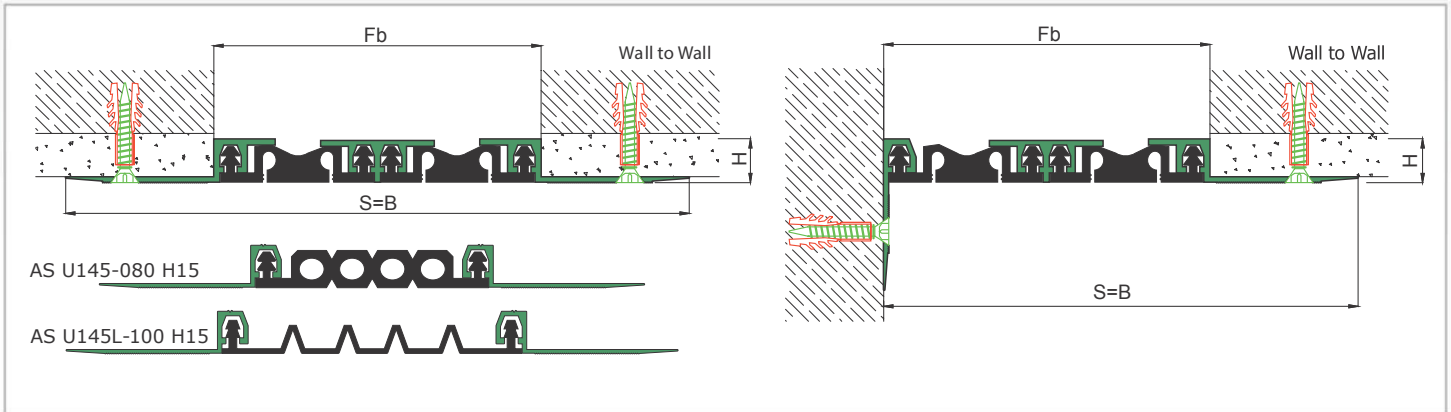

AS U145 surface mounted profile can easily be installed by means of screws to all types of wall & ceiling. Push-down elastomeric gasket can be changed without demounting the profile. Profiles up to 80 mm gap are manufactured with single gasket while the wider ones are with double gaskets joined with a connector profile. For some gaps, profile can be applied with floor type AS U245 as a dual application chamfered edges and pin striped covers give the profile a decorative aspect.

- Application Areas** : Indoor / Wall & Ceiling
- Ideal for** : Shopping Malls, Airports, Residences, Hospitals, Hotels, Commercial & Public Buildings etc
- Material** : Mill Finish Aluminum (Anodizing optional), TPE Gasket
- Aluminum Alloy** : 6063 AA-USA / EN AW 6063
- Optional Supplies** : Fire Barrier, Waterproof EPDM membrane

* Visuals are representative and the profile configuration may differ depending on the characteristics requested.

LOCATION	MODEL	GAP (Fb) mm	HEIGHT (H) MM	OVERALL WIDTH (B) mm	VISIBLE WIDTH (S) mm	MOVEMENT (W) mm	LOAD CAPACITY	STANDARD LENGTH (mt)
Wall to Wall	AS U145-030	30	15	127	127	± 5	N/A	3
	AS U145-050	50	15	147	147	± 7	N/A	3
	AS U145-080	80	15	177	177	± 10	N/A	3
	AS U145-100	105	15	189	189	± 14	N/A	3
	AS U145 L-050	50	15	147	147	+16 / -8	N/A	3
	AS U145 L-080	80	15	177	177	± 20	N/A	3
	AS U145 L-100	100	15	189	189	+30 / -20	N/A	3

Note: Please ask for different sizes

 AS U145 080
 H15V

 AS U145 080
 H15KV

Profil No Profile Number	AS U145 080	AS U145 080K
Fb (mm)	80	80
H (mm) yaklaşık approx.	15	15
W± (mm) yaklaşık approx.	±10	±10
Renk Color	Alüminyum: Natürel, Fitiller: Siyah, gri, diğer Aluminum: Natural, Inserts: Black, grey, others	
Malzeme Material	Alüminyum, EPDM Kauçuk(siyah), Termoplastik Kauçuk (gri ve diğer) Aluminum, EPDM Rubber(black), Thermoplastic Rubber (grey and others)	
Standart Uzunluk Standard Length	3	