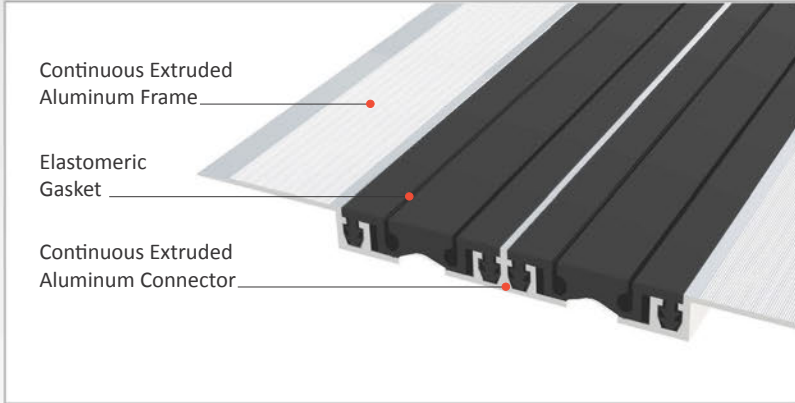

AS U145 surface mounted profile can easily be installed by means of screws to all types of wall & ceiling. Push-down elastomeric gasket can be changed without demounting the profile. Profiles up to 80 mm gap are manufactured with single gasket while the wider ones are with double gaskets joined with a connector profile. For some gaps, profile can be applied with floor type AS U245 as a dual application chamfered edges and pin striped covers give the profile a decorative aspect.

- Application Areas** : Indoor / Wall & Ceiling
- Ideal for** : Shopping Malls, Airports, Residences, Hospitals, Hotels, Commercial & Public Buildings etc
- Material** : Mill Finish Aluminum (Anodizing optional), TPE Gasket
- Aluminum Alloy** : 6063 AA-USA / EN AW 6063
- Optional Supplies** : Fire Barrier, Waterproof EPDM membrane

* Visuals are representative and the profile configuration may differ depending on the characteristics requested.

LOCATION	MODEL	GAP (Fb) mm	HEIGHT (H) MM	OVERALL WIDTH (B) mm	VISIBLE WIDTH (S) mm	MOVEMENT (W) mm	LOAD CAPACITY	STANDARD LENGTH (mt)
Wall to Wall	AS U145-030	30	15	127	127	± 5	N/A	3
	AS U145-050	50	15	147	147	± 7	N/A	3
	AS U145-080	80	15	177	177	± 10	N/A	3
	AS U145-100	105	15	189	189	± 14	N/A	3
	AS U145 L-050	50	15	147	147	+16 / -8	N/A	3
	AS U145 L-080	80	15	177	177	± 20	N/A	3
	AS U145 L-100	100	15	189	189	+30 / -20	N/A	3

Note: Please ask for different sizes

 AS U145 080
 H15V

 AS U145 080
 H15KV

Profil No Profile Number	AS U145 080	AS U145 080K
Fb (mm)	80	80
H (mm) yaklaşık approx.	15	15
W± (mm) yaklaşık approx.	±10	±10
Renk Color	Alüminyum: Natürel, Fitiller: Siyah, gri, diğer Aluminum: Natural, Inserts: Black, grey, others	
Malzeme Material	Alüminyum, EPDM Kauçuk(siyah), Termoplastik Kauçuk (gri ve diğer) Aluminum, EPDM Rubber(black), Thermoplastic Rubber (grey and others)	
Standart Uzunluk Standard Length	3	