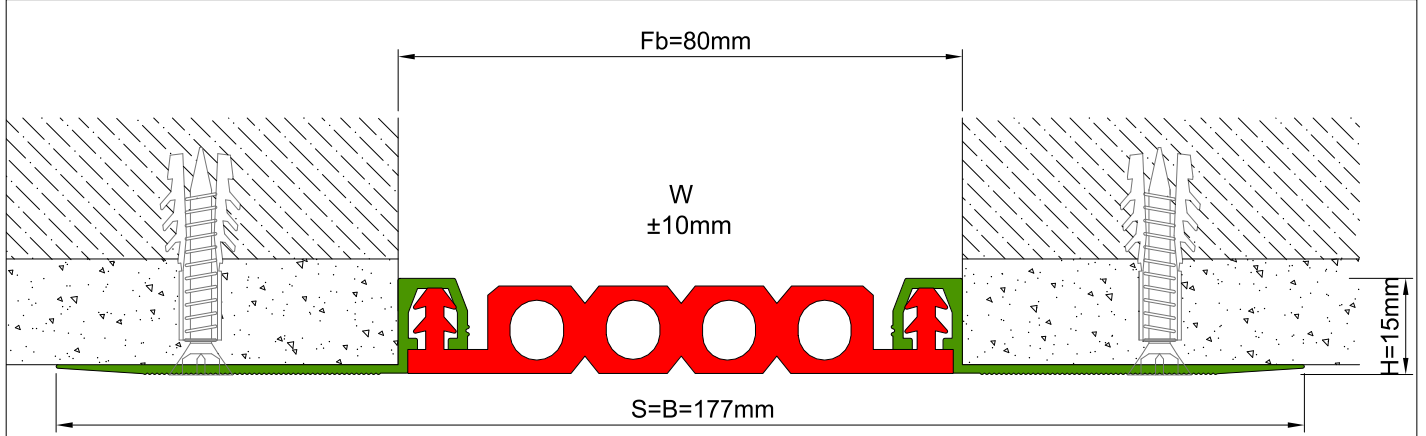

AS U145 surface mounted profile can easily be installed by means of screws to all types of wall & ceiling. Push-down elastomeric gasket can be changed without demounting the profile. Profiles up to 80 mm gap are manufactured with single gasket while the wider ones are with double gaskets joined with a connector profile. For some gaps, profile can be applied with floor type AS U245 as a dual application chamfered edges and pin striped covers give the profile a decorative aspect.

- Application Areas** : Indoor / Wall & Ceiling
- Ideal for** : Shopping Malls, Airports, Residences, Hospitals, Hotels, Commercial & Public Buildings etc
- Material** : Mill Finish Aluminum (Anodizing optional), TPE Gasket
- Aluminum Alloy** : 6063 AA-USA / EN AW 6063
- Optional Supplies** : Fire Barrier, Waterproof EPDM membrane

* Visuals are representative and the profile configuration may differ depending on the characteristics requested.

LOCATION	MODEL	GAP (Fb) mm	HEIGHT (H) MM	OVERALL WIDTH (B) mm	VISIBLE WIDTH (S) mm	MOVEMENT (W) mm	LOAD CAPACITY	STANDARD LENGTH (mt)
Wall to Wall	AS U145-030	30	15	127	127	± 5	N/A	3
	AS U145-050	50	15	147	147	± 7	N/A	3
	AS U145-080	80	15	177	177	± 10	N/A	3
	AS U145-100	105	15	189	189	± 14	N/A	3
	AS U145 L-050	50	15	147	147	+16 / -8	N/A	3
	AS U145 L-080	80	15	177	177	± 20	N/A	3
	AS U145 L-100	100	15	189	189	+30 / -20	N/A	3

Note: Please ask for different sizes

 AS U145 080
 H15V

 AS U145 080
 H15KV

Profil No Profile Number	AS U145 080	AS U145 080K
Fb (mm)	80	80
H (mm) yaklaşık approx.	15	15
W± (mm) yaklaşık approx.	±10	±10
Renk Color	Alüminyum: Natürel, Fitiller: Siyah, gri, diğer Aluminum: Natural, Inserts: Black, grey, others	
Malzeme Material	Alüminyum, EPDM Kauçuk(siyah), Termoplastik Kauçuk (gri ve diğer) Aluminum, EPDM Rubber(black), Thermoplastic Rubber (grey and others)	
Standart Uzunluk Standard Length	3	